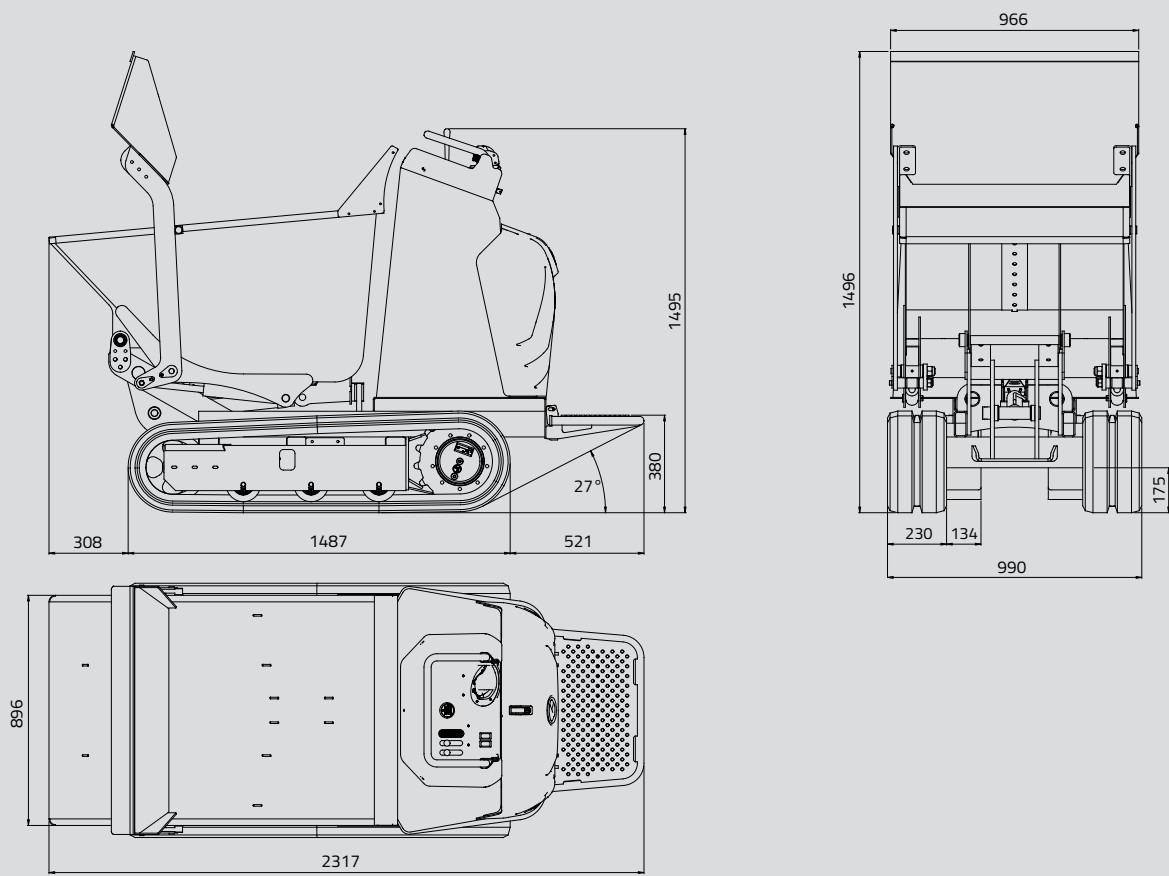

**NEW
2022**

ELECTRIC MINIDUMPER

LITHIUM-ION

LITHIUM-ION BATTERY

Number of drive motor..... 2
 Battery.....19,2 kWh
 Battery charger..... 3 KW 80 -240V

PERFORMANCE

Capacity..... 1200 kg
 Translation speed..... 4 km/h
 Max. inclination..... 15°
 Dumper bed capacity..... 0,60 m³
 Operating weight (without operator).... 1050 kg

TRACKS

Track tensioner.....grease
 Track width.....230 mm
 Rollers per side.....3 + slide
 Fixed undercarriage.....990 mm

HINOWA is continually researching and developing products and reserves the right to make modifications without prior notice. All data in this document is indicative. Certain options or country standards will increase weight. Specifications may change to meet country standards or with the addition of optional equipment.